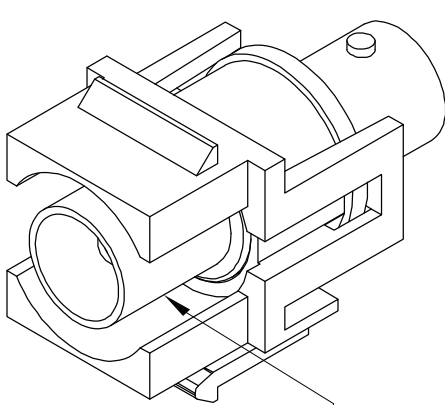

# KEYSTONE INSERT

Zinc & Nickel plated

Fireproof ABS UL-94V0

DRAW NO:		ITEM NO:	86301
	APPR	CUSTOMER:	
UNIT: m/m	DESIGN	DATE:	
SCALE:	Ref. NO:	TOLERANCE:	· ± 1 · X ± 0.2 · XX ± 0.15