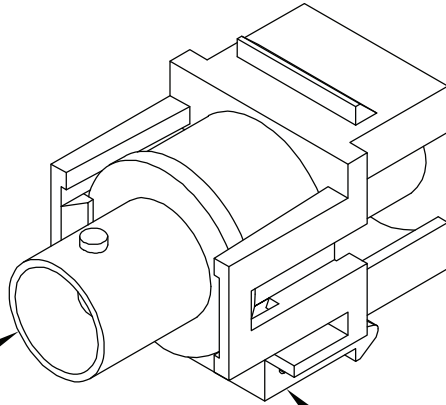

# KEYSTONE INSERT

Zinc & Nickel plated

Fireproof ABS UL-94V0

DRAW NO:		ITEM NO:	86301
	APPR	CUSTOMER:	
UNIT: m/m	DESIGN	DATE:	
SCALE:	Ref. NO:	TOLERANCE:	· ± 1 · X ± 0.2 · XX ± 0.15