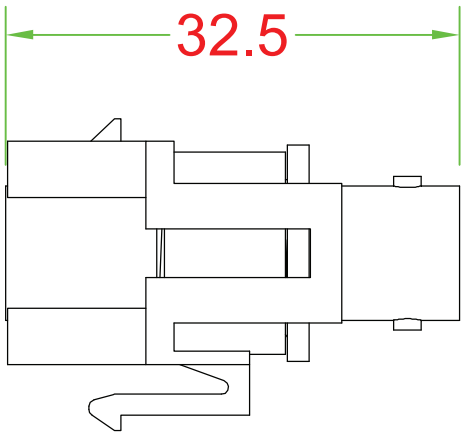

# KEYSTONE INSERT

Zinc & Nickel plated

Fireproof ABS UL-94V0

DRAW NO:		ITEM NO:	86301
	APPR	CUSTOMER:	
UNIT: m/m	DESIGN	DATE:	
SCALE:	Ref. NO:	TOLERANCE:	· ± 1 · X ± 0.2 · XX ± 0.15