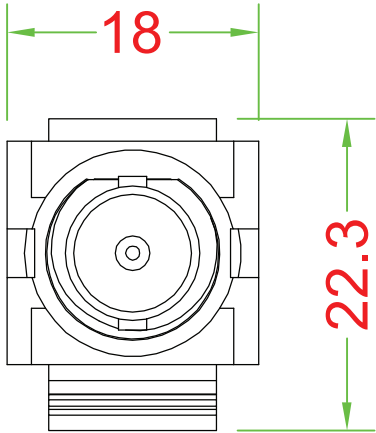

# KEYSTONE INSERT

Zinc & Nickel plated

Fireproof ABS UL-94V0

DRAW NO:		ITEM NO:	86301
	APPR	CUSTOMER:	
UNIT: m/m	DESIGN	DATE:	
SCALE:	Ref. NO:	TOLERANCE:	· ± 1 · X ± 0.2 · XX ± 0.15