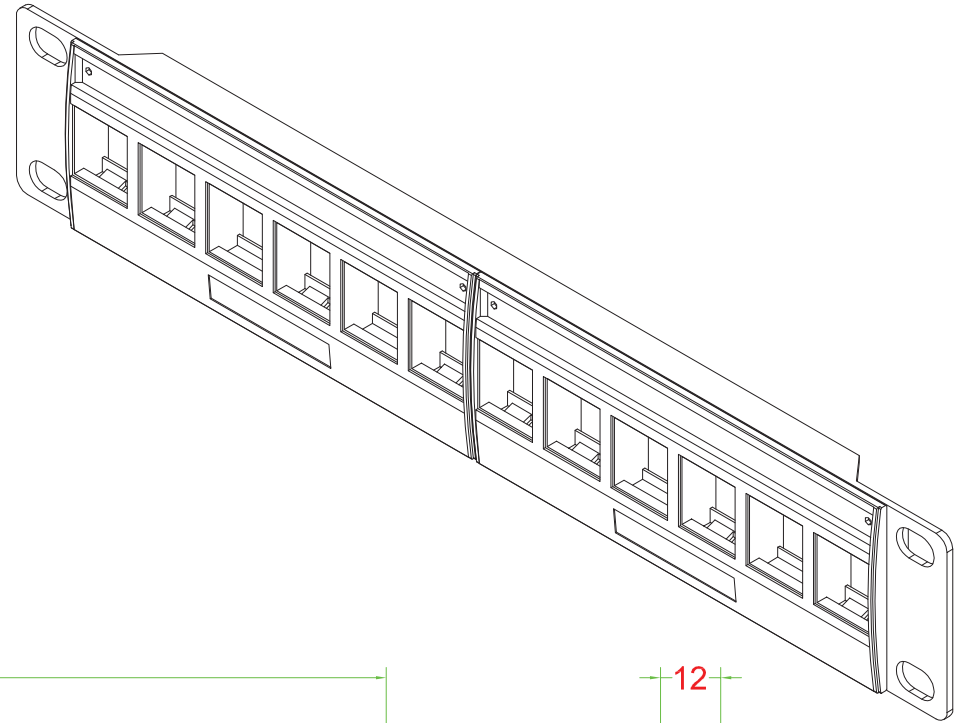

PATCH PANEL

Materials:

Front Plate : Fireproof ABS UL-94V0

Panel : Metal (SPCC)

Operation Temperature : -40 °C ~ +70 °C

DRAW NO:		ITEM NO:	43259
 APPR		CUSTOMER:	
UNIT: m/m	DESIGN	DATE:	
SCALE:	Ref. NO:	TOLERANCE:	· ± 1 · X ± 0.2 · XX ± 0.15