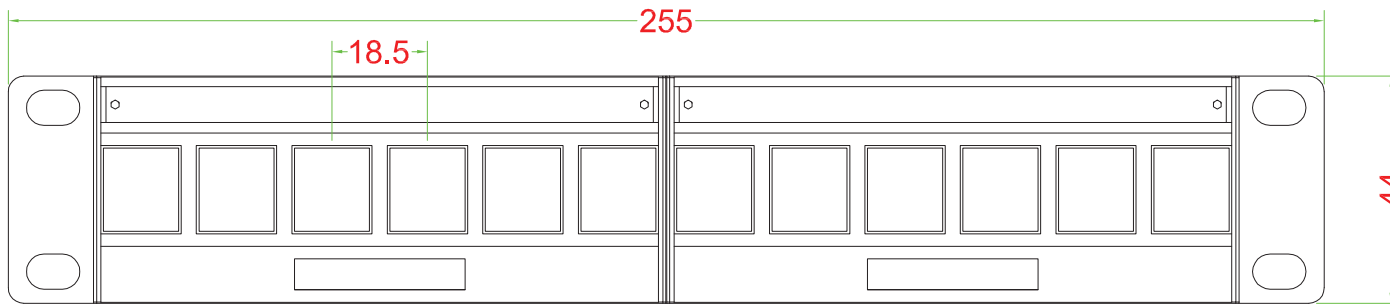

PATCH PANEL

Materials:

Front Plate : Fireproof ABS UL-94V0

Panel : Metal (SPCC)

Operation Temperature : -40 °C ~ +70 °C

DRAW NO:		ITEM NO:	43259
 APPR		CUSTOMER:	
UNIT: m/m	DESIGN	DATE:	
SCALE:	Ref. NO:	TOLERANCE:	· ± 1 · X ± 0.2 · XX ± 0.15