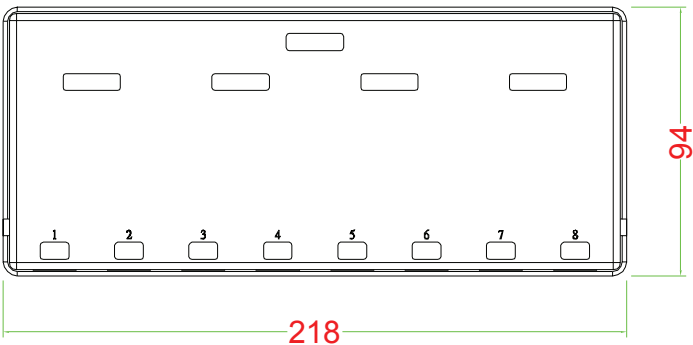

# MOUNT BOX

## Materials:

Body : Fireproof ABS UL-94V0

Operation Temperature : -40 °C ~ +70 °C

DRAW NO:		ITEM NO:	86209
	APPR	CUSTOMER:	
UNIT:	m/m	DESIGN	DATE:
SCALE:	Ref. NO:	TOLERANCE:	· ± 1 · X ± 0.2 · XX ± 0.15