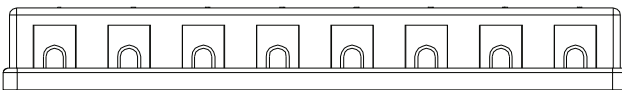

# MOUNT BOX

## Materials:

Body : Fireproof ABS UL-94V0

Operation Temperature : -40 °C ~ +70 °C

DRAW NO:		ITEM NO:	86209
	APPR	CUSTOMER:	
UNIT:	m/m	DESIGN	DATE:
SCALE:	Ref. NO:	TOLERANCE:	· ± 1 · X ± 0.2 · XX ± 0.15