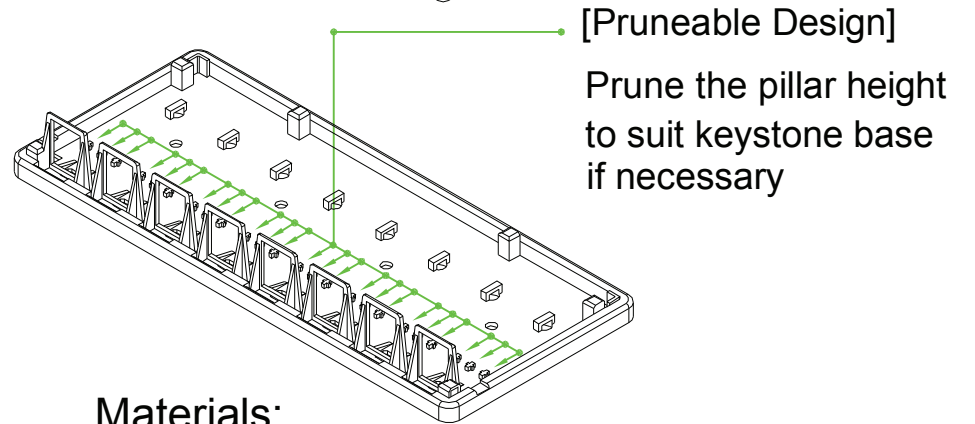

# MOUNT BOX

## Materials:

Body : Fireproof ABS UL-94V0

Operation Temperature : -40 °C ~ +70 °C

DRAW NO:		ITEM NO:	86209
	APPR	CUSTOMER:	
UNIT:	m/m	DESIGN	DATE:
SCALE:	Ref. NO:	TOLERANCE:	· ± 1 · X ± 0.2 · XX ± 0.15