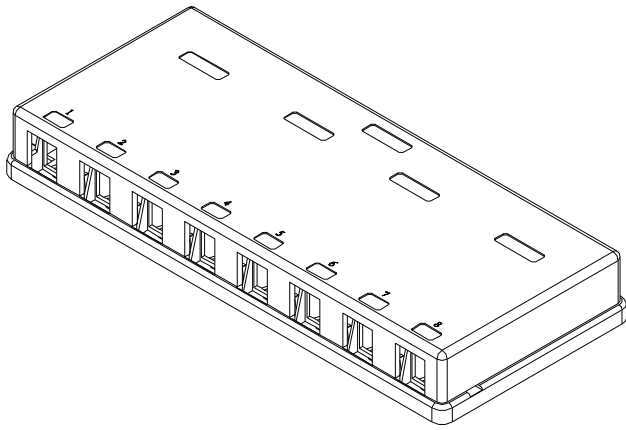

# MOUNT BOX

## Materials:

Body : Fireproof ABS UL-94V0

Operation Temperature : -40 °C ~ +70 °C

DRAW NO:		ITEM NO:	86209
	APPR	CUSTOMER:	
UNIT:	m/m	DESIGN	DATE:
SCALE:	Ref. NO:	TOLERANCE:	· ± 1 · X ± 0.2 · XX ± 0.15