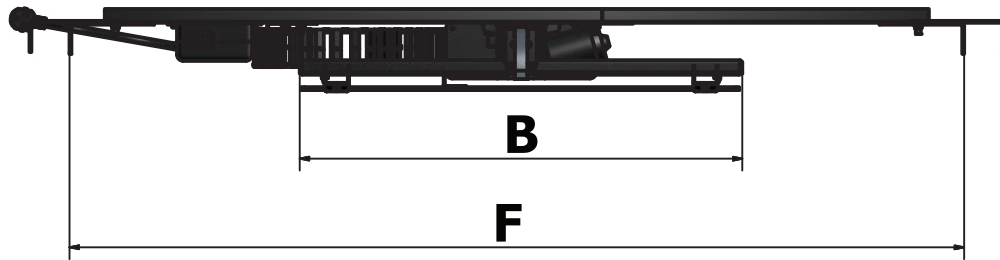

- Active RJ-45 Socket allows using all the available Sabaj accessories to operate the lift
- Unique, Patented weighting safety system makes the lift safer than any standard requirements
- Top and Down position can be determined easily from the setup mode
- Quality cable guide for a convenient cable planning
- Rigid steel back support simplifies the furniture Construction
- Control box equipped in a socket used for powering the TV
- 24V Electric motor with Overheat protection

- Power Guard Feature will cut off the power if any user tries to hide an active TV from the turned on screen if one attempts to hide it without turning it off
- Universal TV Bracket, suitable for all screens with VESA standards from 400 to 600 and everything in between
- Available with all commonly used power sockets in 230 and 120 Volt
- Smooth aesthetic look of anodized aluminum and black matte powder coated steel
- Supplied with pre-programmed SABAJ RF-Remote
- Easy set-up and installation
- Instructional movies, CAD and PDF drawings available for download

Specification				
Product ID	K-1PREMIUM	K-2PREMIUM	K-3PREMIUM	K-5PREMIUM
Tv lifting capacity	30kg (65lb)	50kg (110lb)	70kg (155lb)	80kg (176lb)
Lifting height	720mm 28"	840mm 33"	950mm 38"	1025mm 43"
Lifting speed	20mm/s	20mm/s	20mm/s	20mm/s
Power consumption	80W			
Safety system	motor overheat + safety weighting system			
Power supply	115V/230V			
Control	RF remote / Active RJ45			
Warranty	5 years			
Available plugs	B, F, G, I, J, M			

Dimensions [mm]				
Measure	K-1PREMIUM	K-2PREMIUM	K-3PREMIUM	K-5PREMIUM
A	708	822	887	967
B	508	658	658	658
C	131	131	131	131
D	600	600	700	800
E	100-460	100-600	100-600	100-600
F	1160-1280	1320-1448	1320-1448 *1500	1548-1676 *1730