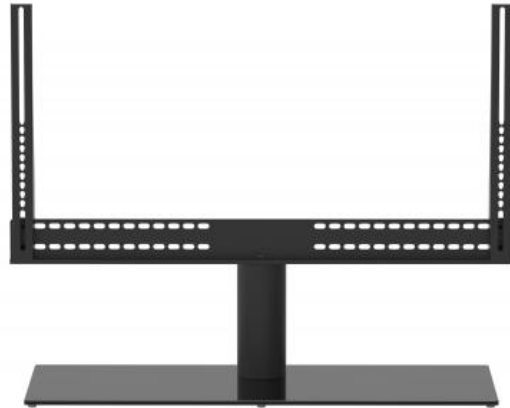

Ready when you are

M VESA Tablestand Turn Black X Large MAX 800x400

Article: 7 350 073 733 057

Multibrackets M VESA Tablestand Turn X Large - Stand for LCD / LED panel - black - screen size: 60" - 75" - table-top

Product category: TABLESTANDS

Specification

M VESA Tablestand Turn Black Large MAX 800x400

For screen size:	60" -75" Depending on top VESA hole to TV bottom height
VESA standard:	200x200 300x200 300x300 400x200 400x400 500x300 600x400 800x400mm
Article No:	7 350 073 733 057
Colour:	Black
Max load:	Single Pole with Extenderkit 50 kg (7350073731305) Dual Pole 30 kg
Accessories optional:	M VESA Extender kit Turn & Motorized EAN: 7350073731305
Distribution package:	1 pc
Swing range:	-30 — +30 degrees; left or right
Weight:	18.6 kg
Warranty:	5 year